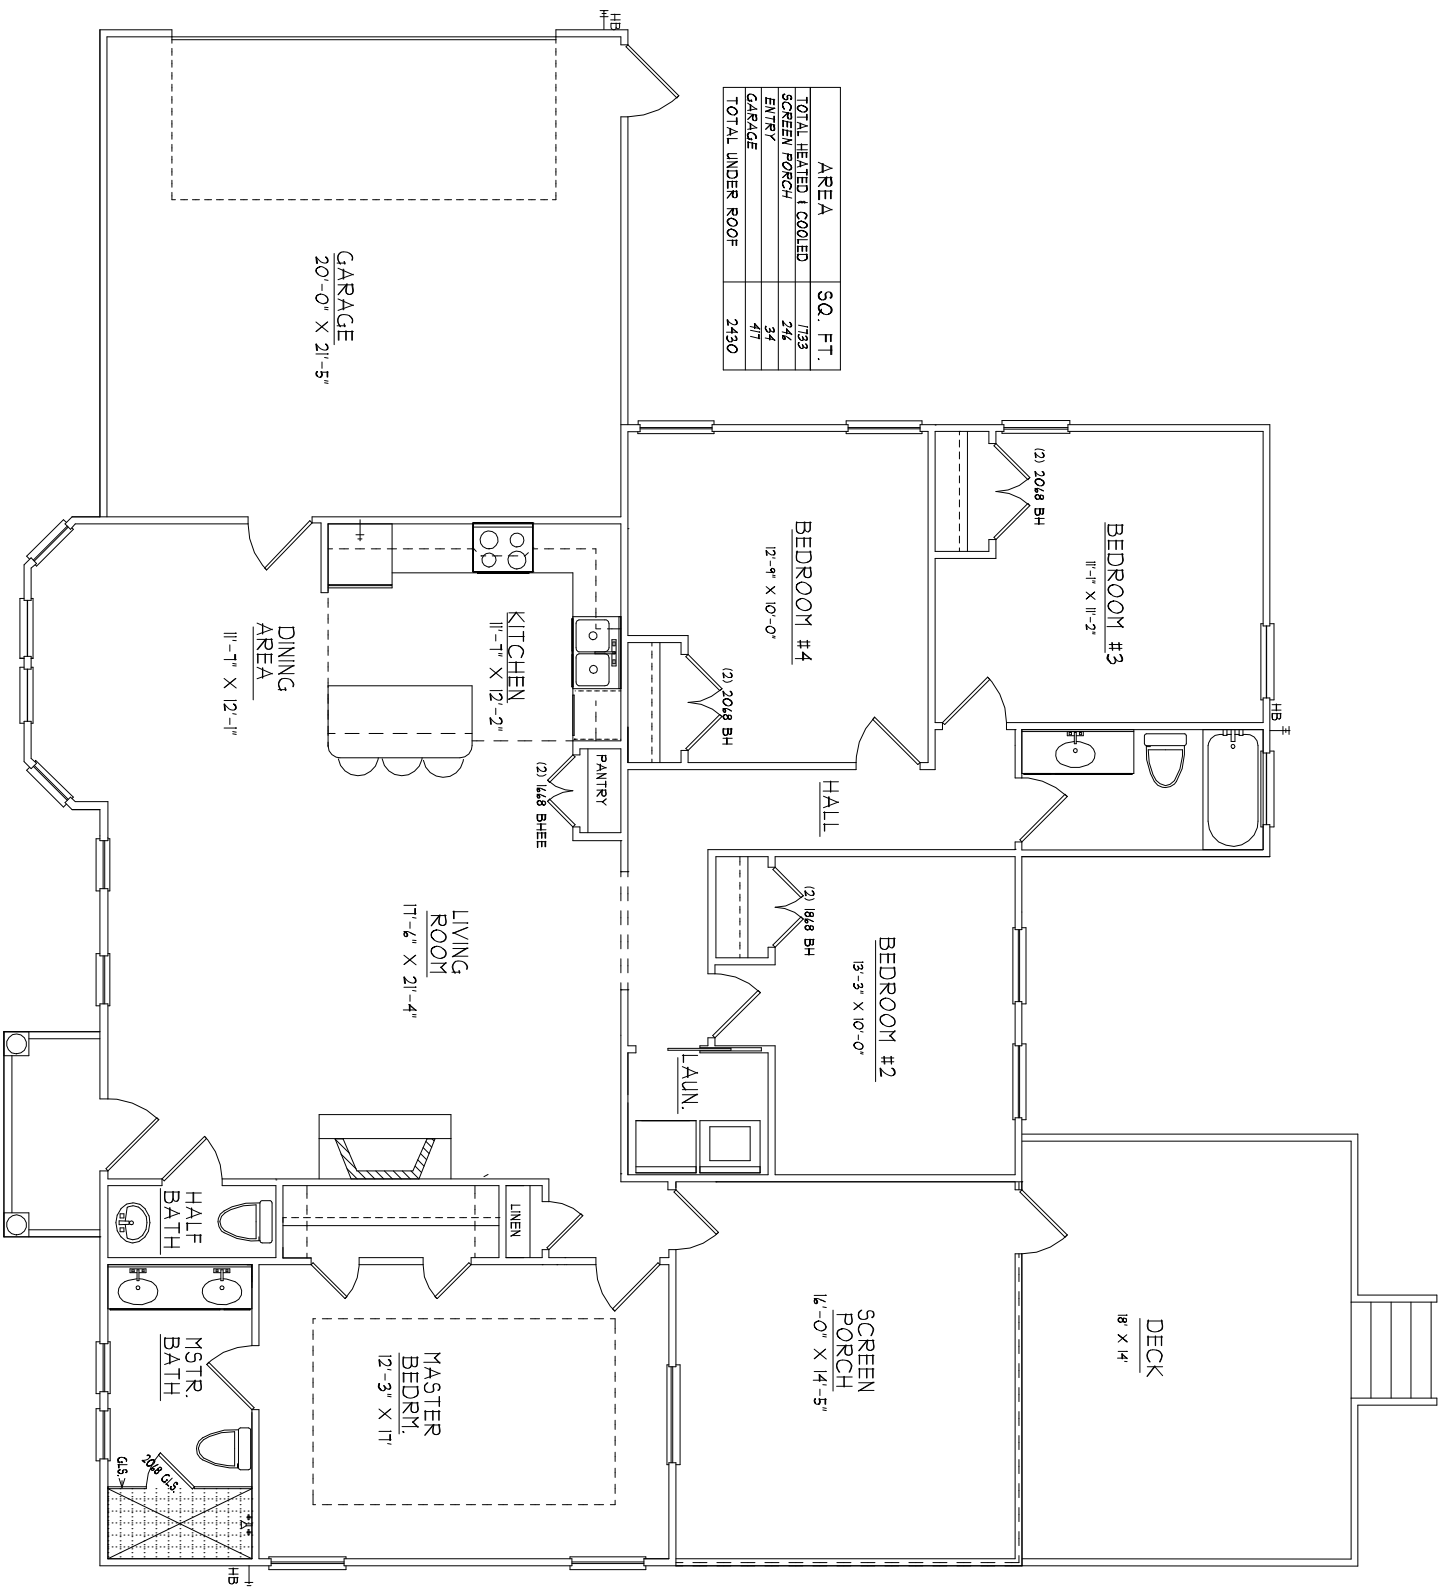

AREA	SQ. FT.
TOTAL HEATED / COOLED	1723
SCREEN PORCH	242
ENTRY	24
GARAGE	477
TOTAL UNDER ROOF	2490

FLOOR PLAN